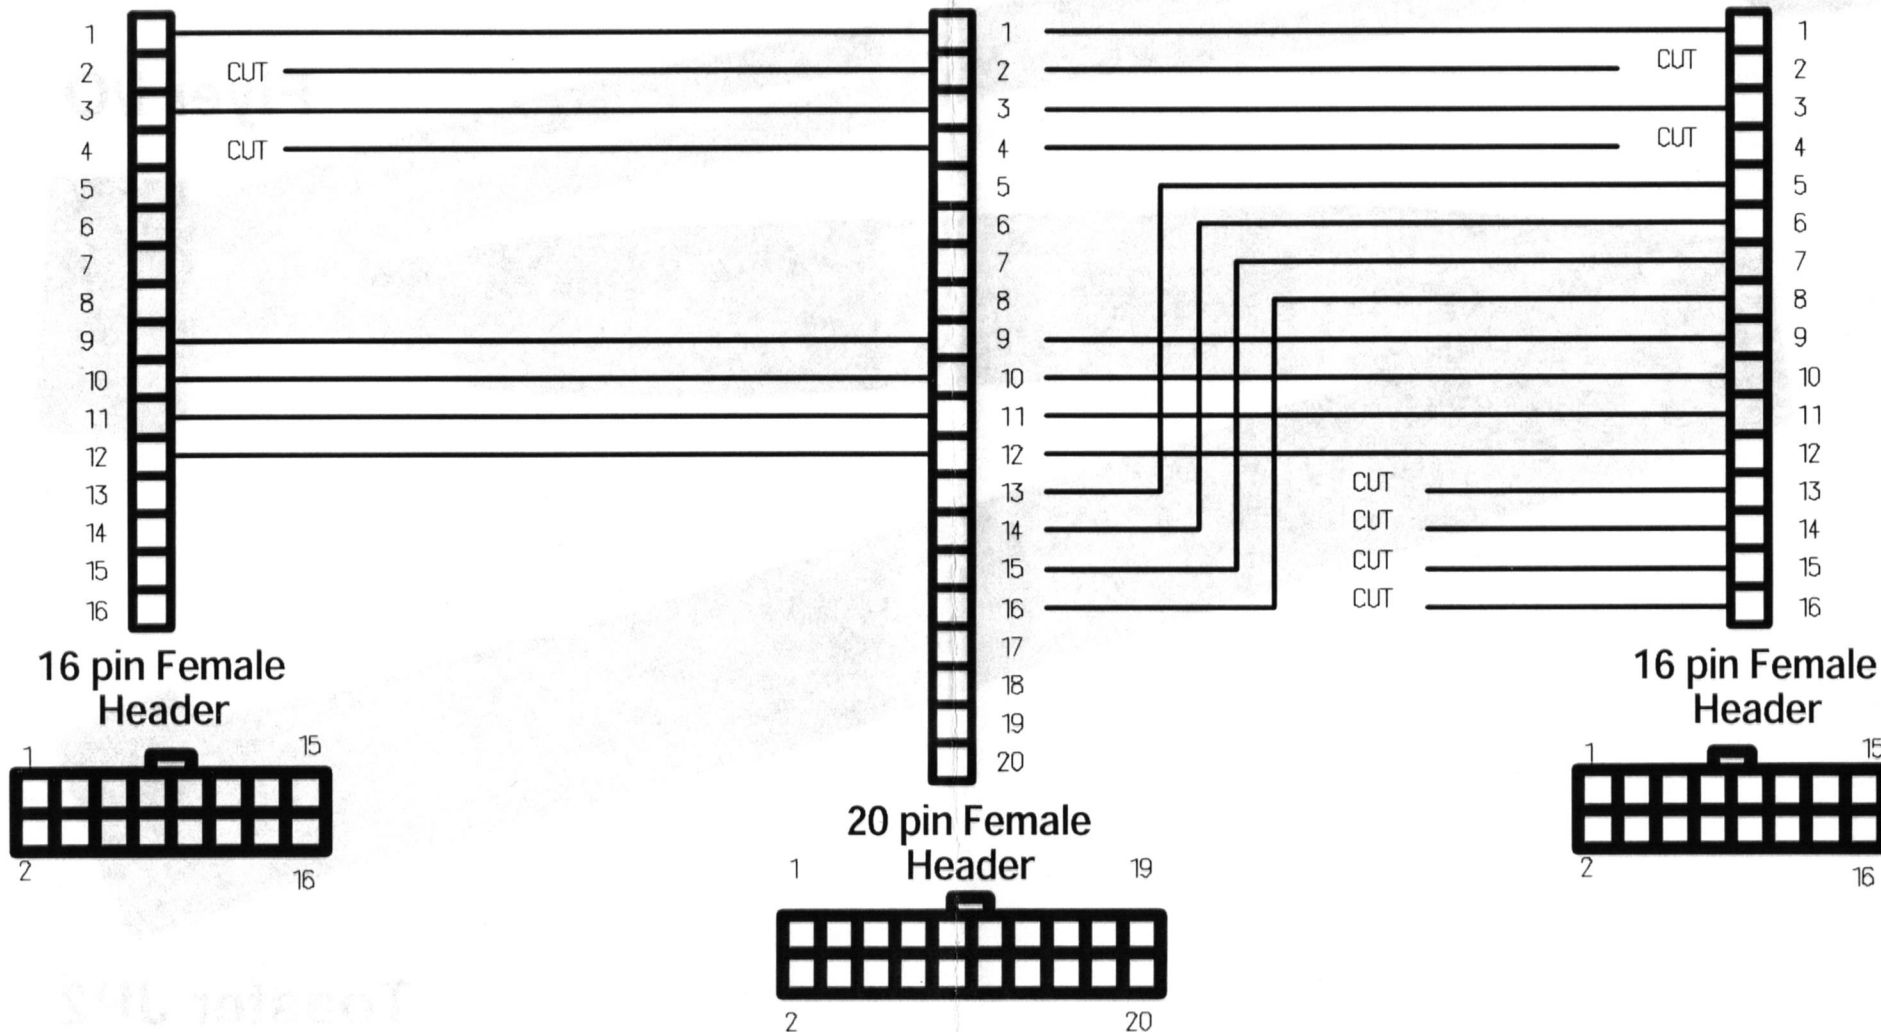

Video Flyer Cable for Toaster 2000 With YCPlus

Flat Cable Pinout

YCPlus J2

Flyer I/O

Toaster JP2

YCPlus J2

Flyer I/O

Toaster JP2