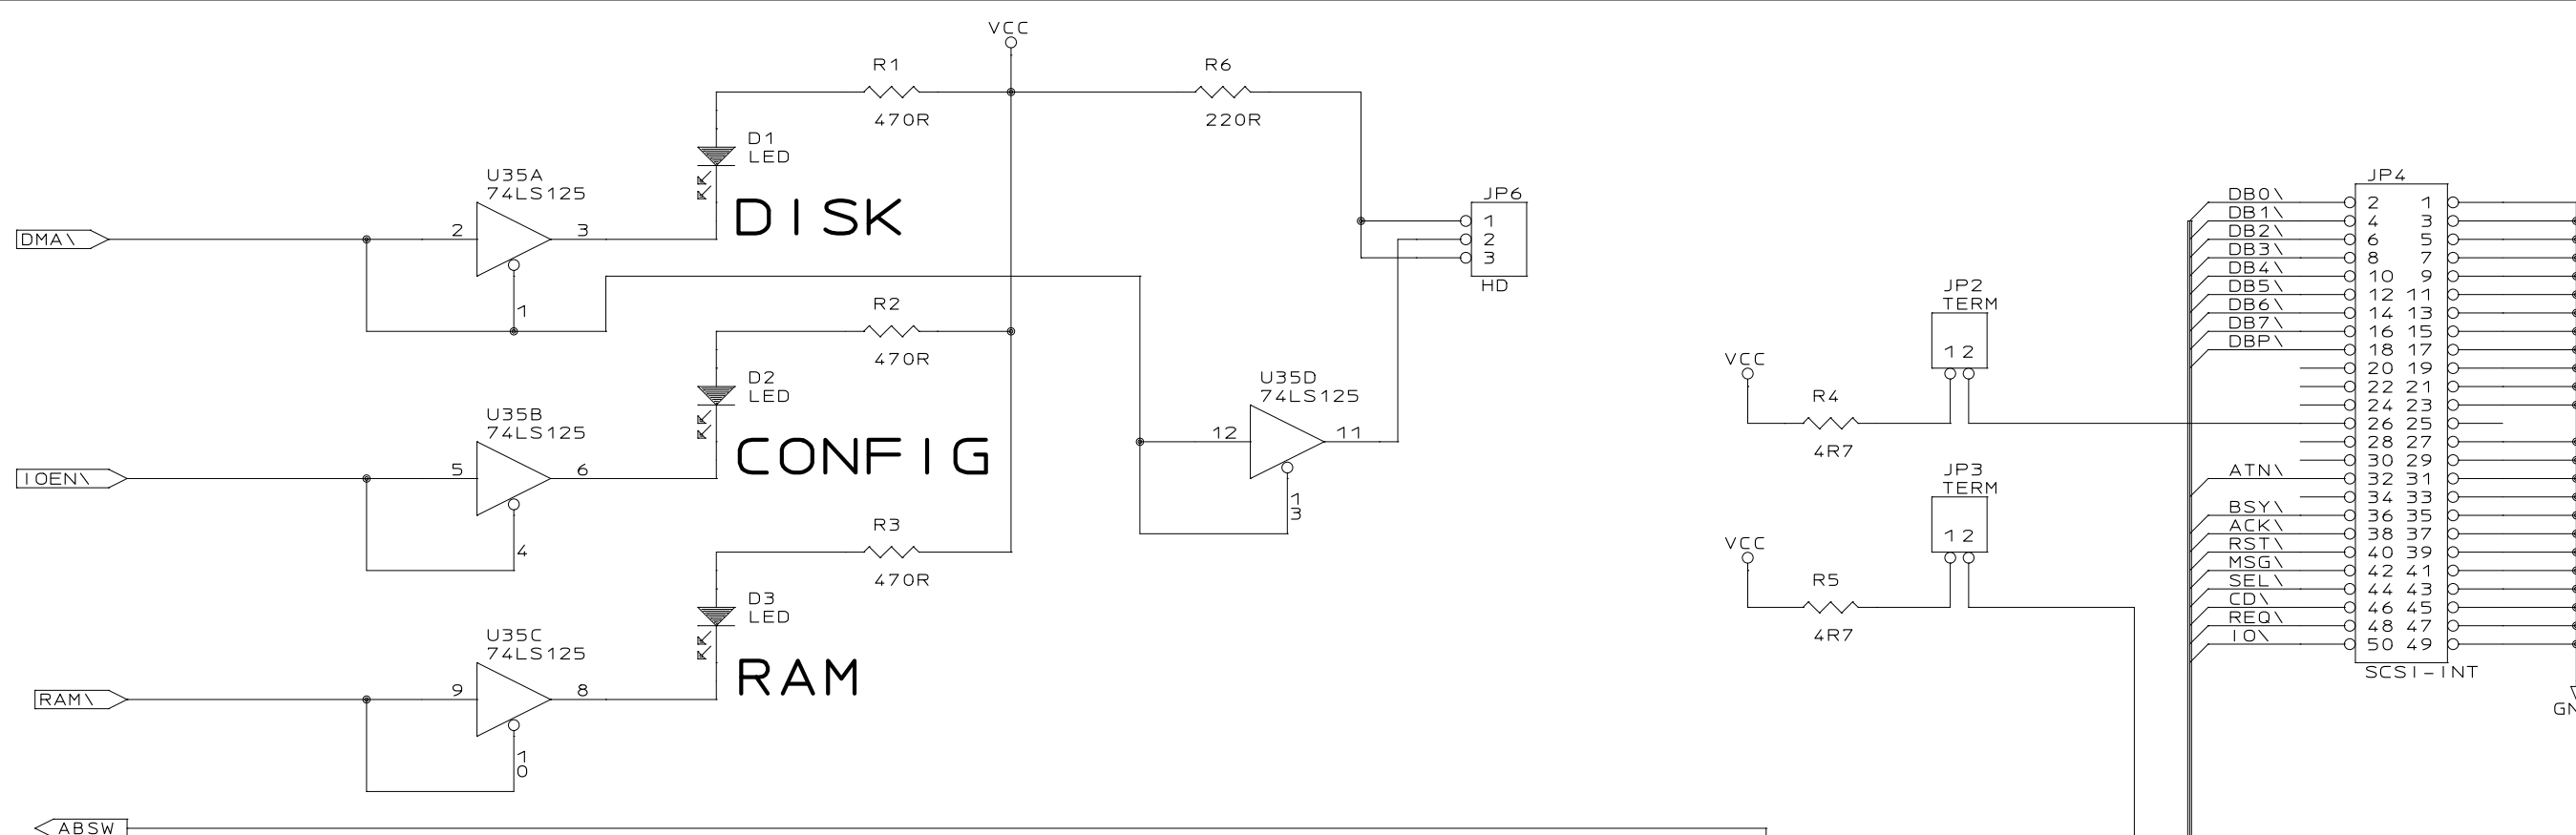

SCRAM 2000

AMIGA B2000

+5 — OVCC
 GND — OGND

BAZZ 3
 BAZZ 2
 BAZZ 1
 BAZZ 0

SCSI TERMINATORS

SCSI-INTERNAL

SCSI-EXTERNAL

Plumbago Ridge Design Studio		
Title SCRAM 2000 SCSI CONNECTORS		
Size B	Document Number PRDS-A2000-SCSICON	REV 1
Date:	May 9, 1992	Sheet 3 of