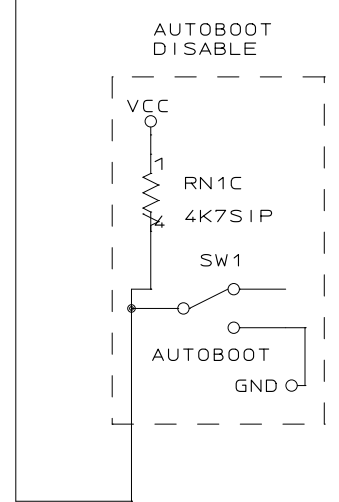

SCRAM 2000

AMIGA B2000

+5 — OVCC
 GND — OGND

BAZZ 3
 BAZZ 2
 BAZZ 1
 BAZZ 0

SCSI TERMINATORS

SCSI-INTERNAL

SCSI-EXTERNAL

Plumbago Ridge Design Studio		
Title SCRAM 2000 SCSI CONNECTORS		
Size B	Document Number PRDS-A2000-SCSICON	REV 1
Date:	May 9, 1992	Sheet 3 of