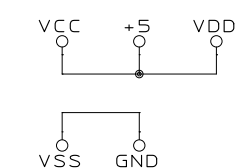

SCRAM 2000

AMIGA B2000

+5 — OVCC
 GND — OGND

BAZZ 3
 BAZZ 2
 BAZZ 1
 BAZZ 0

SCSI TERMINATORS

SCSI-INTERNAL

SCSI-EXTERNAL

Plumbago Ridge Design Studio		
Title SCRAM 2000 SCSI CONNECTORS		
Size B	Document Number PRDS-A2000-SCSICON	REV 1
Date:	May 9, 1992	Sheet 3 of