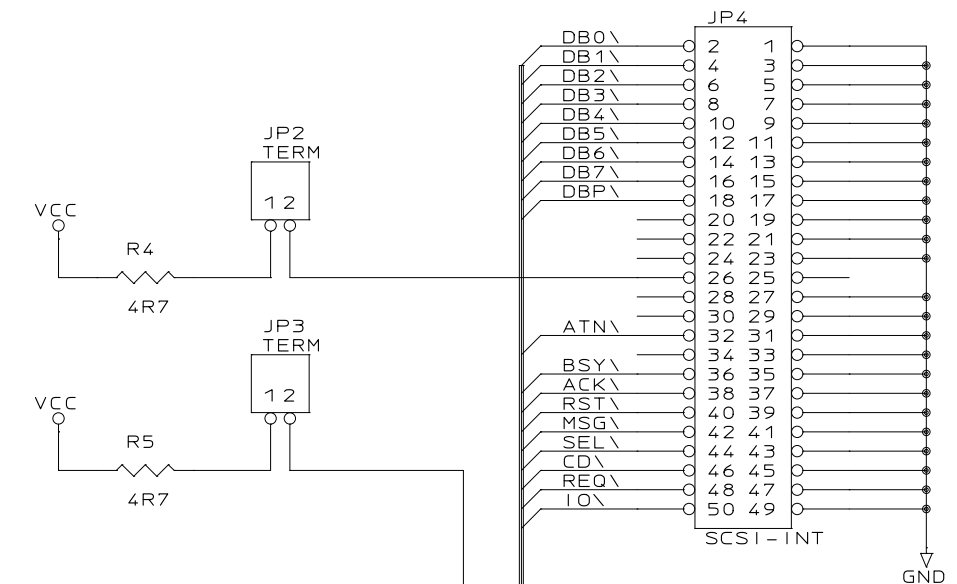

SCRAM 2000

AMIGA B2000

+5 — OVCC
 GND — OGND

BAZZ 3
 BAZZ 2
 BAZZ 1
 BAZZ 0

SCSI TERMINATORS

SCSI-INTERNAL

SCSI-EXTERNAL

Plumbago Ridge Design Studio		
Title SCRAM 2000 SCSI CONNECTORS		
Size B	Document Number PRDS-A2000-SCSICON	REV 1
Date:	May 9, 1992	Sheet 3 of