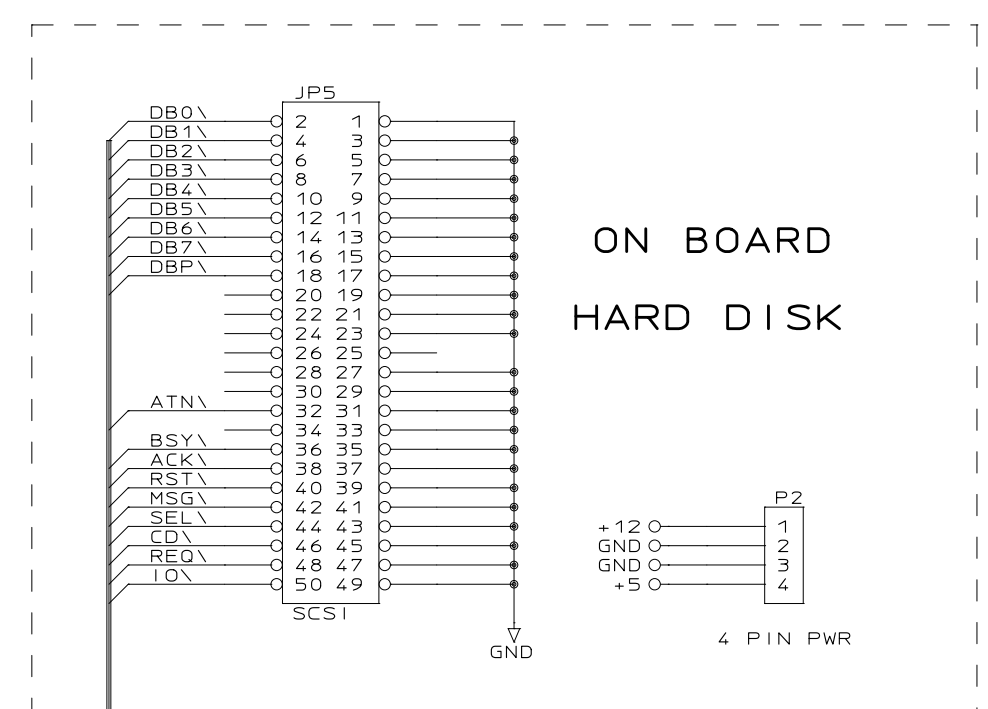

SCRAM 2000

AMIGA B2000

+5 — OVCC
 GND — OGND

BAZZ 3
 BAZZ 2
 BAZZ 1
 BAZZ 0

SCSI TERMINATORS

SCSI-INTERNAL

SCSI-EXTERNAL

Plumbago Ridge Design Studio		
Title SCRAM 2000 SCSI CONNECTORS		
Size B	Document Number PRDS-A2000-SCSICON	REV 1
Date:	May 9, 1992	Sheet 3 of