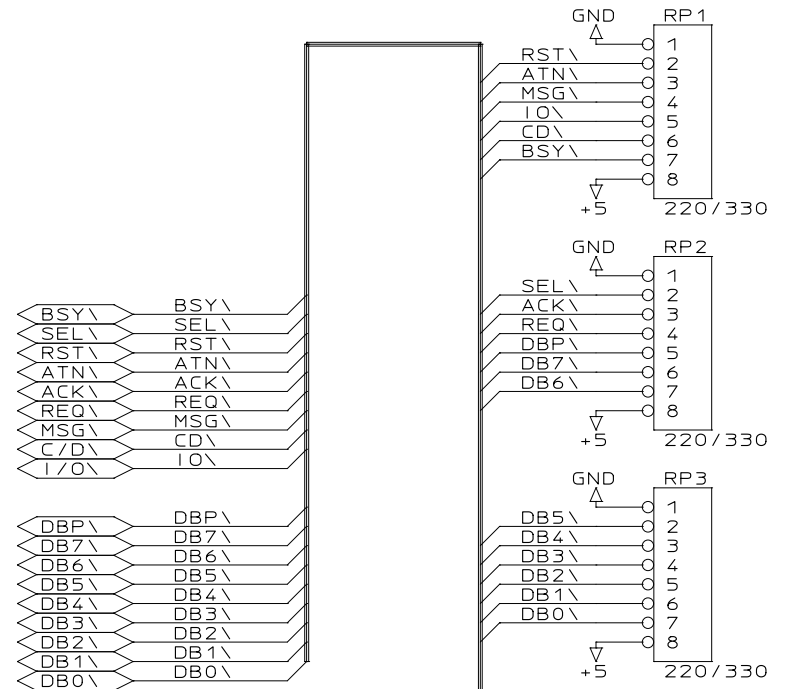

SCRAM 2000

AMIGA B2000

+5 — OVCC
 GND — OGND

BAZZ 3
 BAZZ 2
 BAZZ 1
 BAZZ 0

SCSI TERMINATORS

SCSI-INTERNAL

SCSI-EXTERNAL

Plumbago Ridge Design Studio		
Title SCRAM 2000 SCSI CONNECTORS		
Size B	Document Number PRDS-A2000-SCSICON	REV 1
Date:	May 9, 1992	Sheet 3 of