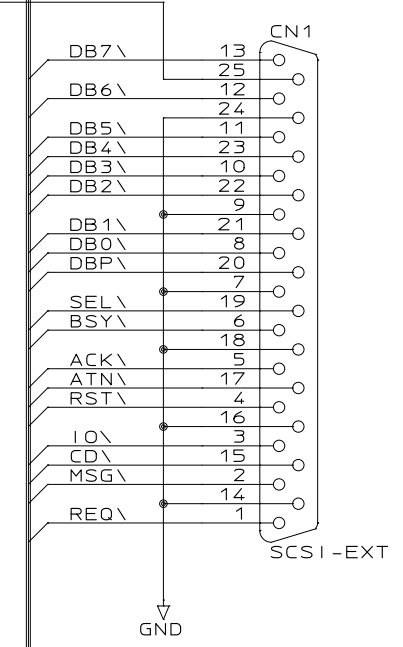

SCRAM 2000

AMIGA B2000

+5 — OVCC
 GND — OGND

BAZZ 3
 BAZZ 2
 BAZZ 1
 BAZZ 0

SCSI TERMINATORS

SCSI-INTERNAL

SCSI-EXTERNAL

Plumbago Ridge Design Studio		
Title SCRAM 2000 SCSI CONNECTORS		
Size B	Document Number PRDS-A2000-SCSICON	REV 1
Date:	May 9, 1992	Sheet 3 of