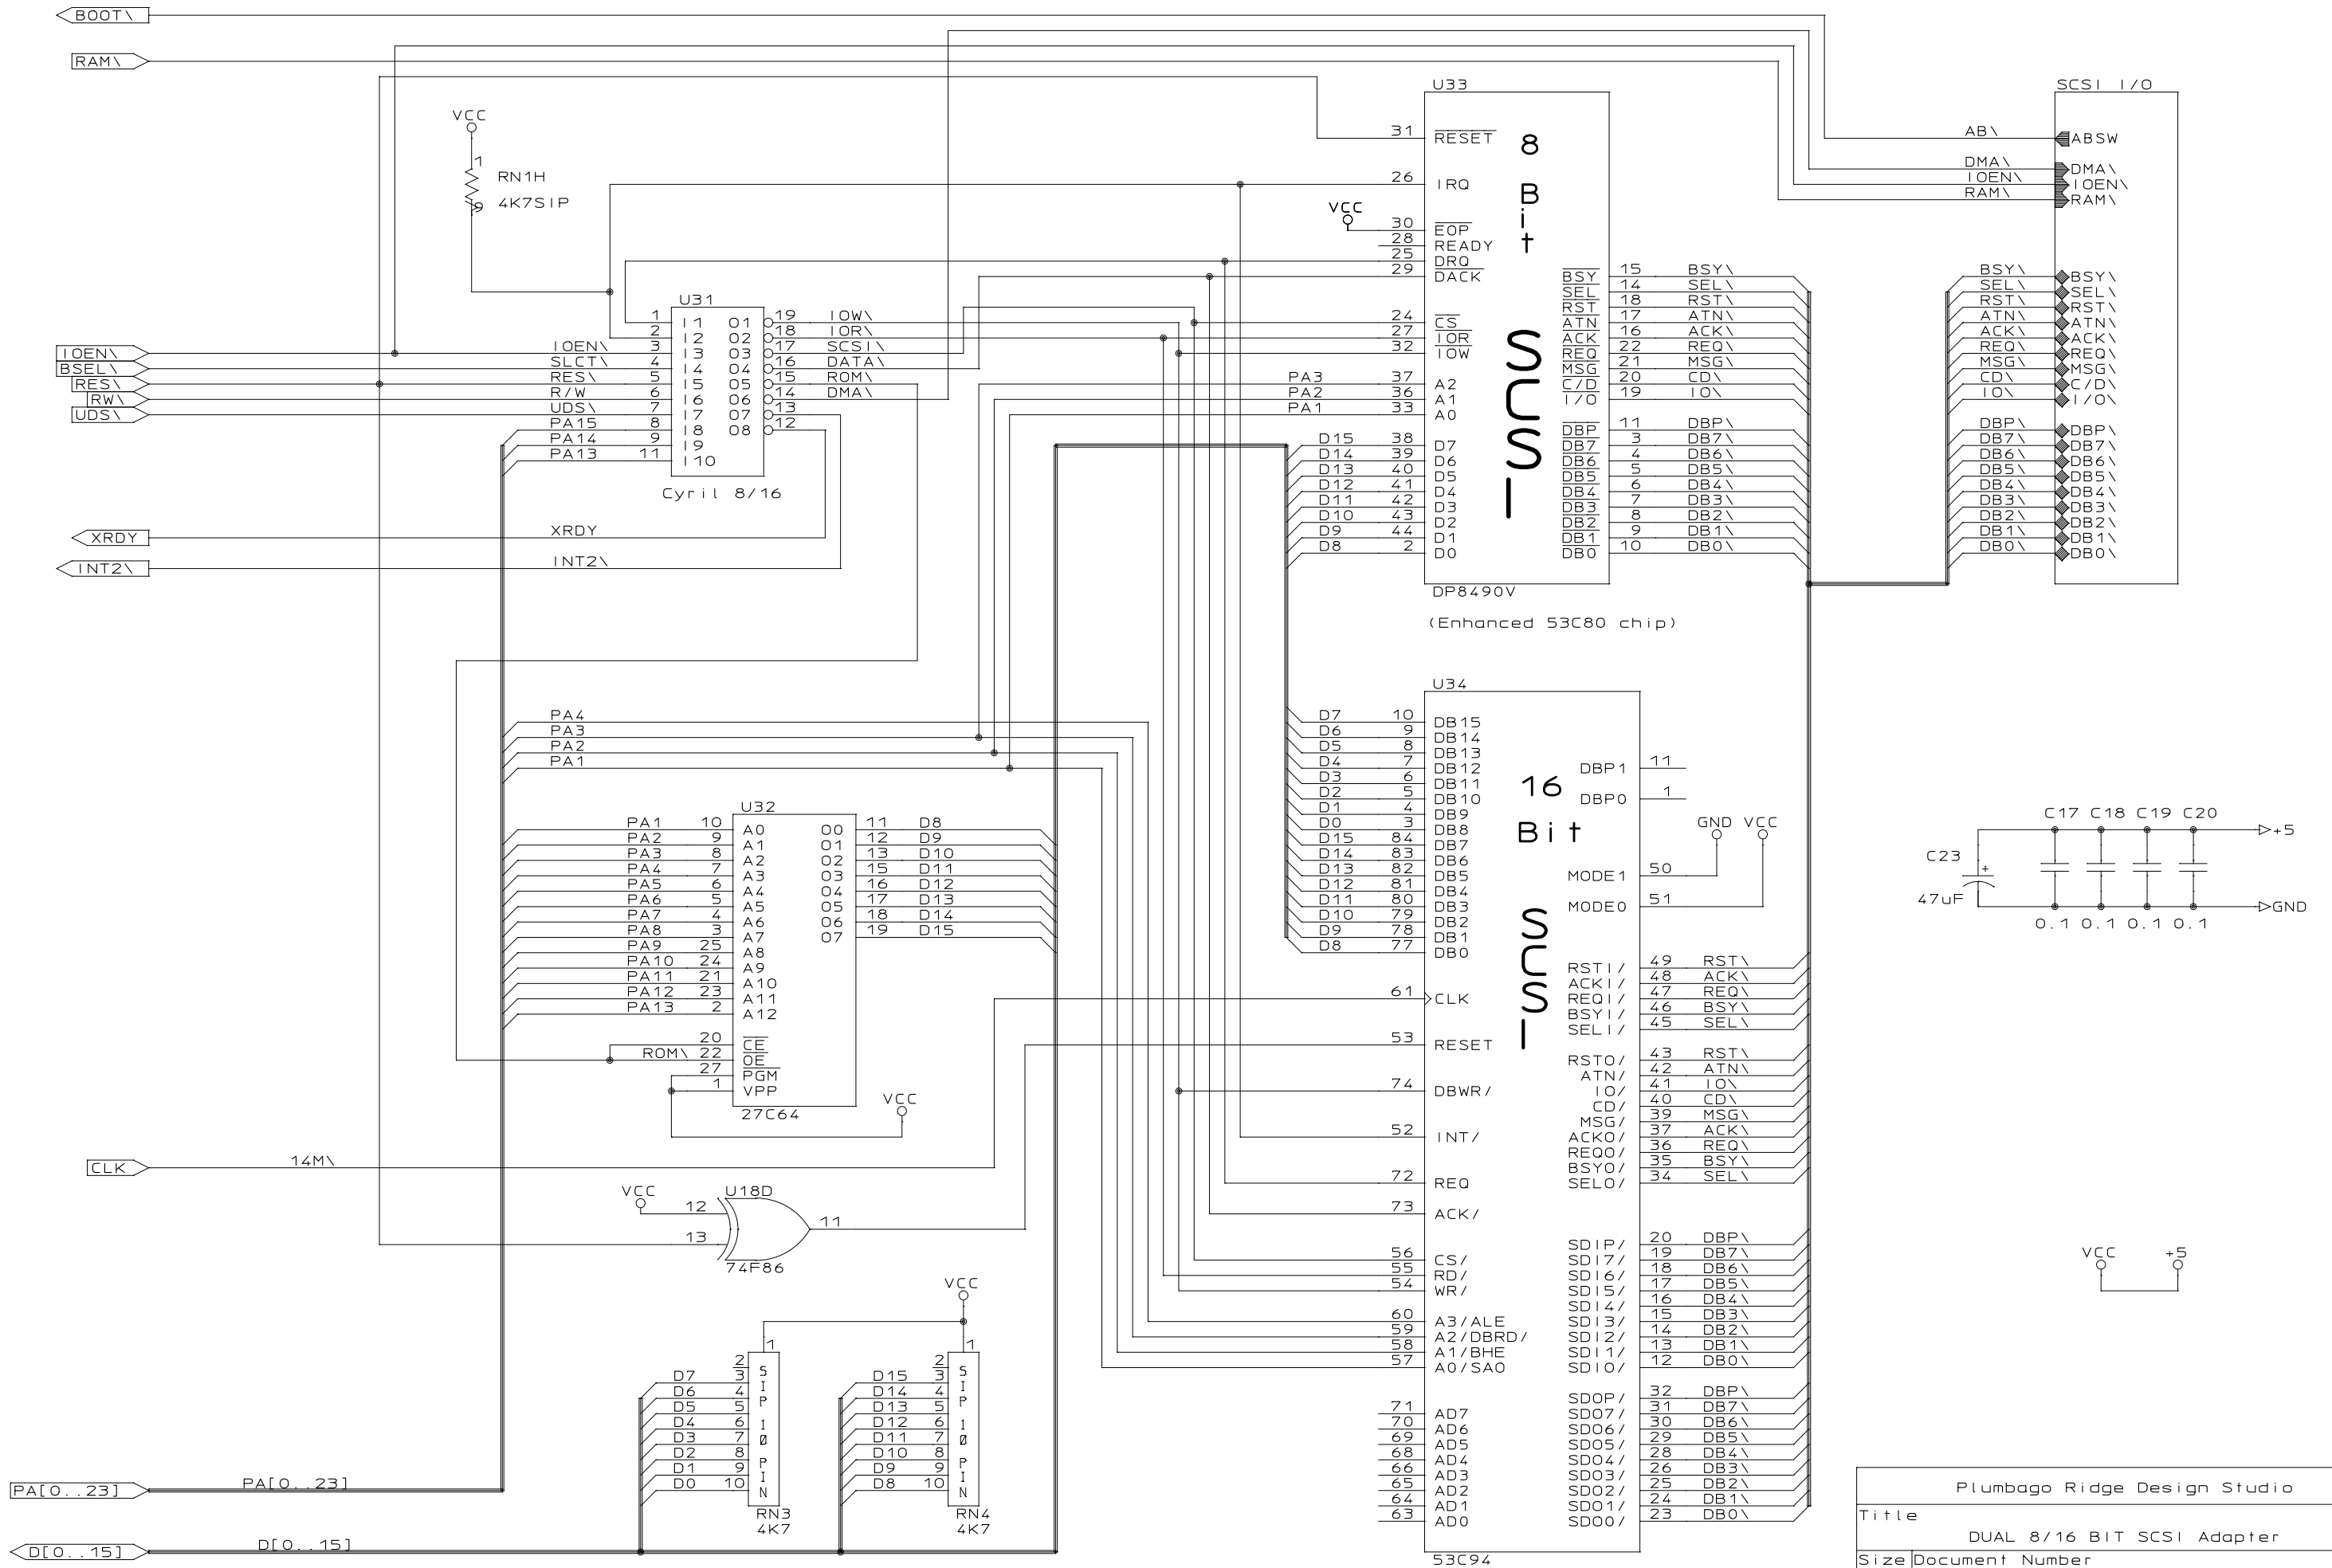

SCRAM 2000

AMIGA B2000

+5 — OVCC
 GND — OGND

BAZZ 3
 BAZZ 2
 BAZZ 1
 BAZZ 0

SCSI TERMINATORS

SCSI-INTERNAL

SCSI-EXTERNAL

Plumbago Ridge Design Studio		
Title SCRAM 2000 SCSI CONNECTORS		
Size B	Document Number PRDS-A2000-SCSICON	REV 1
Date:	May 9, 1992	Sheet 3 of