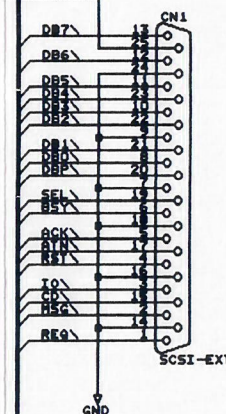

Plumbago Ridge Design Studio		
Title	DUAL 8/16 BIT SCSI Adapter	
Size	Document Number	REV
B	PRDS-A2000-8/16 SCSI	1.0
Date:	February 27, 1992	Sheet 2 of 4

SCSI
INTERNAL

ON BOARD
HARD DISK

SCSI
EXTERNAL

Plumbago Ridge Design Studio			
Title			
SCRAM 2000 SCSI CONNECTORS			
Size	Document Number	REV	
B	PRDS-A2000-SCSICON	1	
Date:	February 27, 1992	Sheet	3 of 4

OVCC
 OGND

DEC...157

RAS3

DEC...97

RAS2

RAS1

RAS0

CASU

CASL

RH

BANK 3
 BANK 2
 BANK 1
 BANK 0

Plumbago Ridge Design Studio		
Title	2M/8M ZIP RAM ARRAY	
Size	Document Number	REV
B	PRDS-A2000-0Mes	1
Date:	February 27, 1992	Sheet 4 of 4