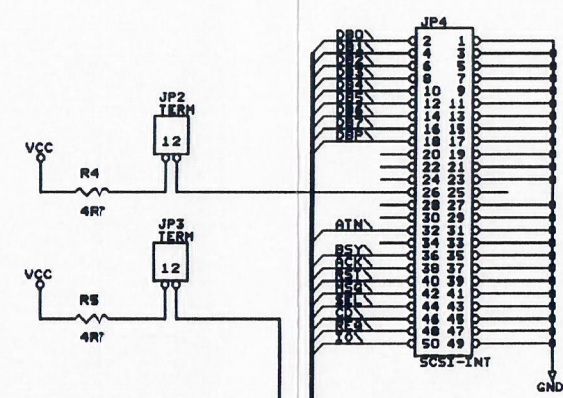

Plumbago Ridge Design Studio		
Title	DUAL 8/16 BIT SCSI Adapter	
Size	Document Number	REV
B	PRDS-A2000-8/16 SCSI	1.0
Date:	February 27, 1992	Sheet 2 of 4

SCSI
INTERNAL

ON BOARD
HARD DISK

SCSI
EXTERNAL

Plumbago Ridge Design Studio			
Title			
SCRAM 2000 SCSI CONNECTORS			
Size	Document Number	REV	
B	PRDS-A2000-SCSICON	1	
Date:	February 27, 1992	Sheet	3 of 4

OVCC
 OGND

DEC...157

RAS3

DEC...97

RAS2

RAS1

RAS0

CASU