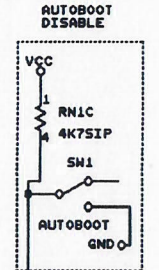

Plumbago Ridge Design Studio		
Title	DUAL 8/16 BIT SCSI Adapter	
Size	Document Number	REV
B	PRDS-A2000-8/16 SCSI	1.0
Date:	February 27, 1992	Sheet 2 of 4

SCSI
INTERNAL

ON BOARD
HARD DISK

SCSI
EXTERNAL

Plumbago Ridge Design Studio			
Title			
SCRAM 2000 SCSI CONNECTORS			
Size	Document Number	REV	
B	PRDS-A2000-SCSICON	1	
Date:	February 27, 1992	Sheet	3 of 4

OVCC
 OGND

DEC...157

RAS3

DEC...97

RAS2

RAS1

RAS0

CASU