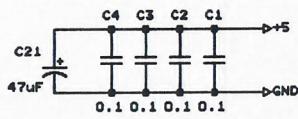

Plumbago Ridge Design Studio		
Title	DUAL 8/16 BIT SCSI Adapter	
Size	Document Number	REV
B	PRDS-A2000-8/16 SCSI	1.0
Date:	February 27, 1992	Sheet 2 of 4

SCSI
INTERNAL

ON BOARD
HARD DISK

SCSI
EXTERNAL

Plumbago Ridge Design Studio			
Title			
SCRAM 2000 SCSI CONNECTORS			
Size	Document Number	REV	
B	PRDS-A2000-SCSICON	1	
Date:	February 27, 1992	Sheet	3 of 4

OVCC
 OGND

DEC...157

RAS3

DEC...97

RAS2

RAS1

RAS0

CASU