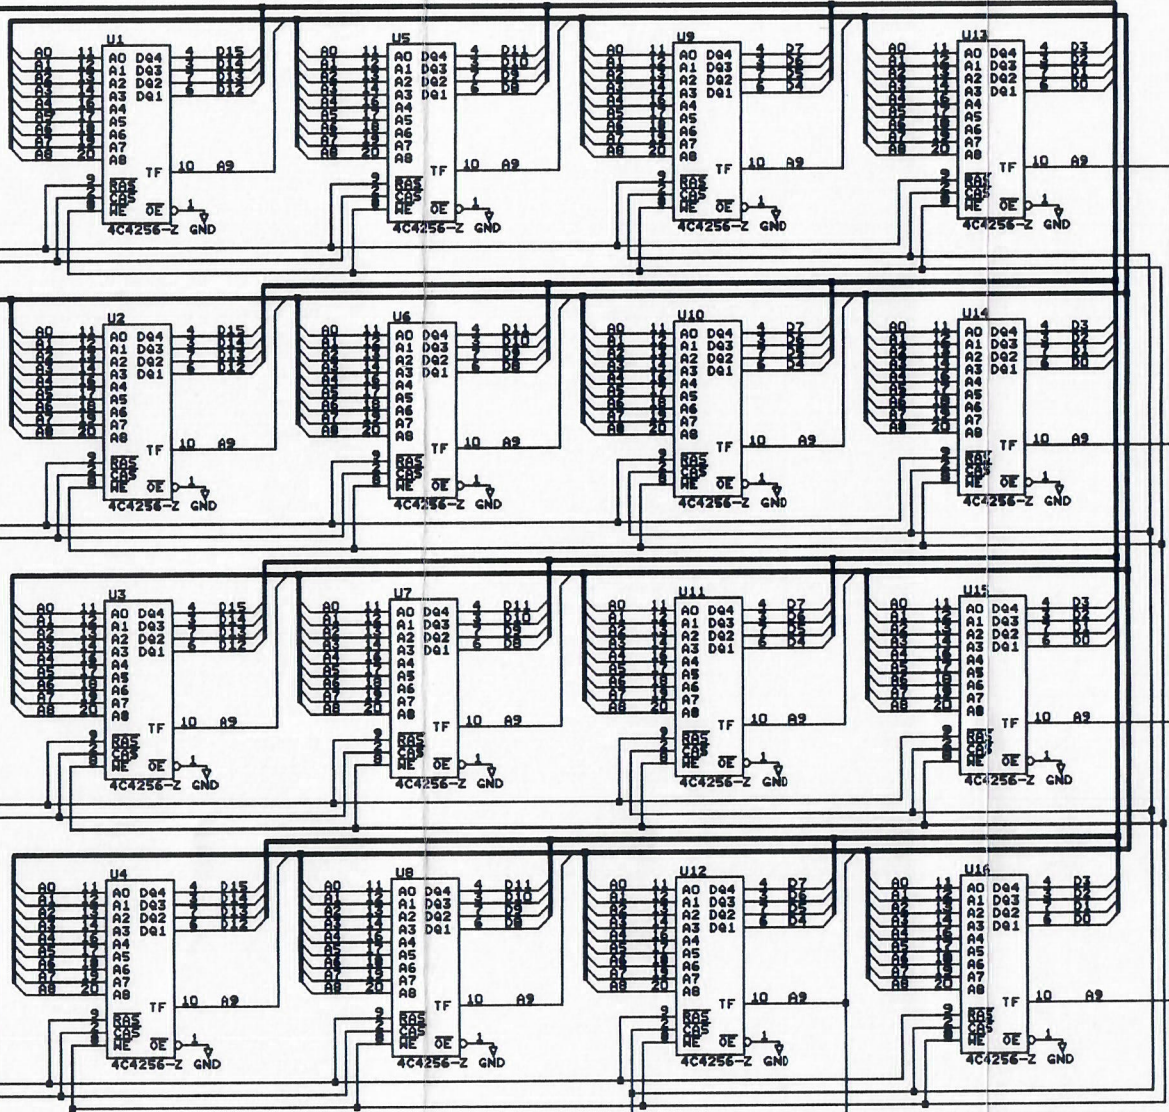

OVCC
OGND

DEC...157

RAS3

DEC...97

RAS2

RAS1

RAS0

CASU

CASL

RH

BANK 3
BANK 2
BANK 1
BANK 0

Plumbago Ridge Design Studio		
Title	2M/8M ZIP RAM ARRAY	
Size	Document Number	REV
B	PRDS-A2000-0Mes	1
Date:	February 27, 1992	Sheet 4 of 4