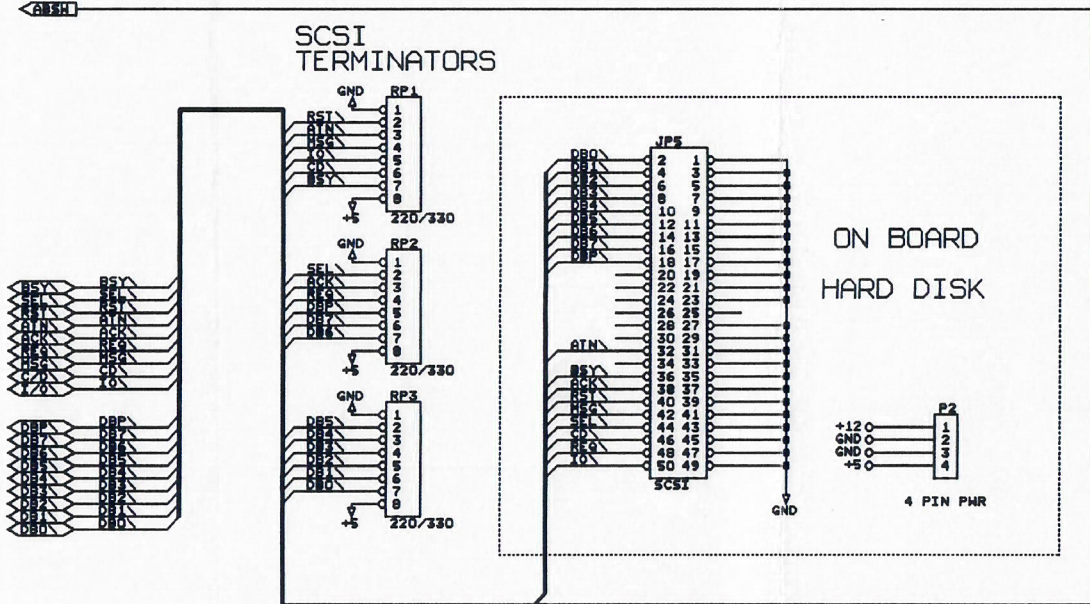

Plumbago Ridge Design Studio		
Title	DUAL 8/16 BIT SCSI Adapter	
Size	Document Number	REV
B	PRDS-A2000-8/16 SCSI	1.0
Date:	February 27, 1992	Sheet 2 of 4

SCSI
INTERNAL

ON BOARD
HARD DISK

SCSI
EXTERNAL

Plumbago Ridge Design Studio			
Title			
SCRAM 2000 SCSI CONNECTORS			
Size	Document Number	REV	
B	PRDS-A2000-SCSICON	1	
Date:	February 27, 1992	Sheet	3 of 4

OVCC
 OGND

DEC...157

RAS3

DEC...97

RAS2

RAS1

RAS0

CASU