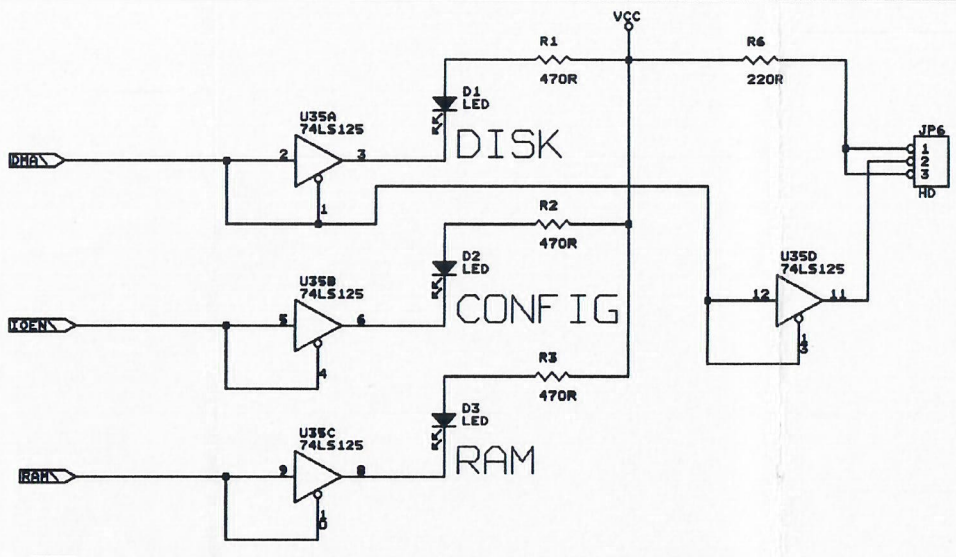

Plumbago Ridge Design Studio		
Title	DUAL 8/16 BIT SCSI Adapter	
Size	Document Number	REV
B	PRDS-A2000-8/16 SCSI	1.0
Date:	February 27, 1992	Sheet 2 of 4

SCSI
INTERNAL

ON BOARD
HARD DISK

SCSI
EXTERNAL

Plumbago Ridge Design Studio			
Title			
SCRAM 2000 SCSI CONNECTORS			
Size	Document Number	REV	
B	PRDS-A2000-SCSICON	1	
Date:	February 27, 1992	Sheet	3 of 4